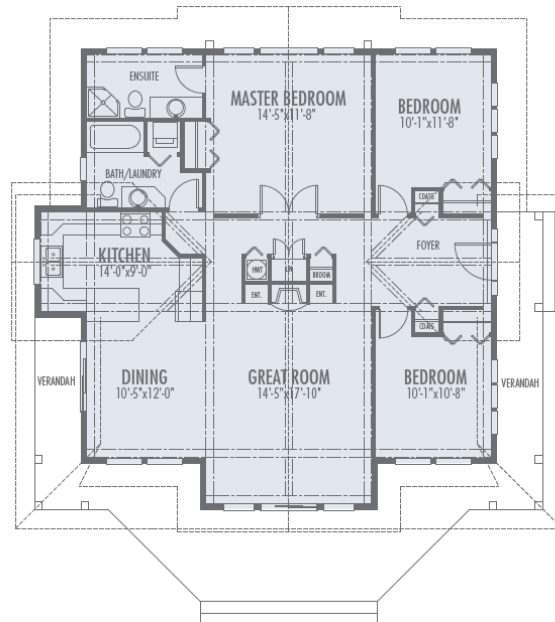

GALENA SHORES

Waterfront Series

Tyndale 1396 sq. ft.

Main Floor
1396 sq ft

Width 44-0 : Depth 40-0

Galena Shores
www.galenashores.com
Contact: Lindsay Moir 403-202-1039