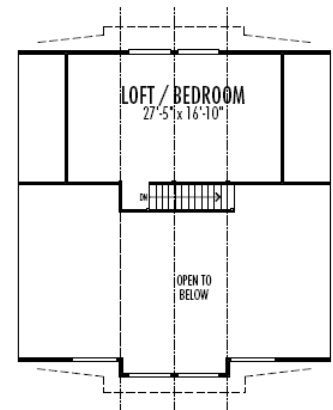

View Plan Series

Lakewood 2126 sq. ft.

Width 52-0 : Depth 58-0

**Opt.
Lower Floor**
1298 sq ft

Main Floor
1628 sq ft

Upper Floor
498 sq ft

Galena Shores
www.galenashores.com
Contact: Lindsay Moir 403-202-1039