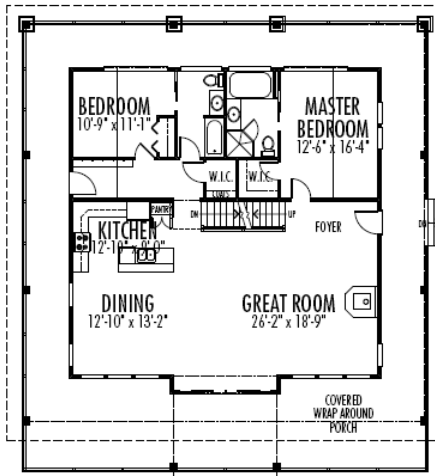

View Plan Series

Lakewood 2126 sq. ft.

Width 52-0 : Depth 58-0

**Opt.
Lower Floor**
1298 sq ft

Main Floor
1628 sq ft

Upper Floor
498 sq ft

Galena Shores
www.galenashores.com
Contact: Lindsay Moir 403-202-1039