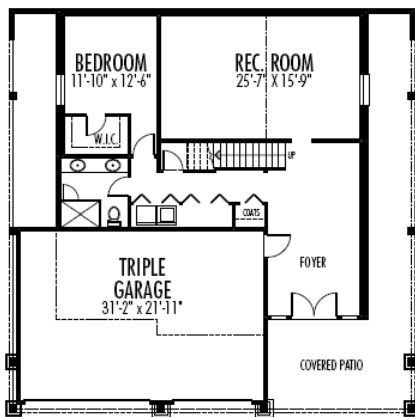

View Plan Series

Lakewood 2126 sq. ft.

Width 52-0 : Depth 58-0

**Opt.
Lower Floor**
1298 sq ft

Main Floor
1628 sq ft

Upper Floor
498 sq ft

Galena Shores
www.galenashores.com
Contact: Lindsay Moir 403-202-1039