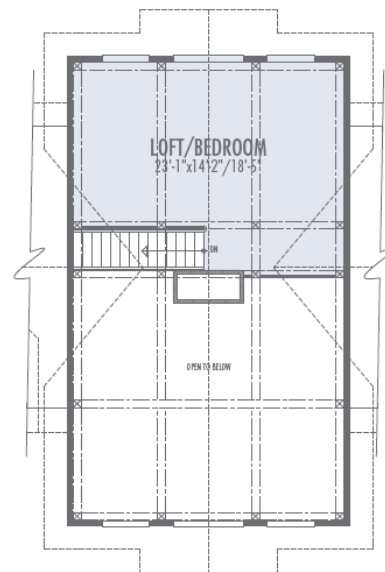

Waterfront Series

Acadia 2035 sq. ft.

Width 52-0 : Depth 40-0

Galena Shores
www.galenashores.com
Contact: Lindsay Moir 403-202-1039