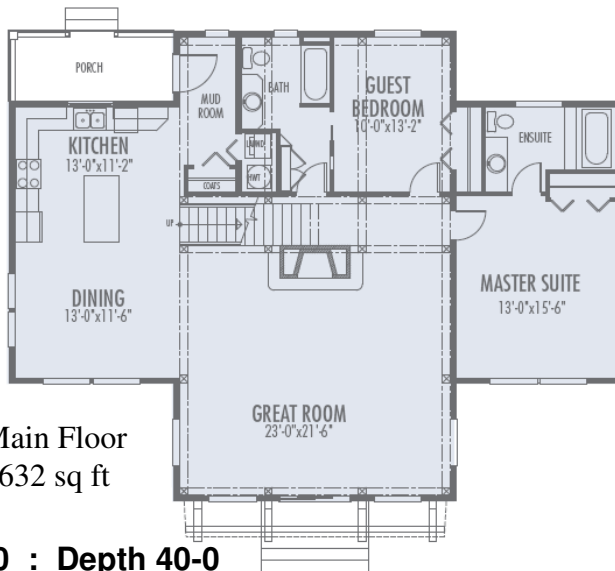

Waterfront Series

Acadia 2035 sq. ft.

Width 52-0 : Depth 40-0

Galena Shores
www.galenashores.com
Contact: Lindsay Moir 403-202-1039