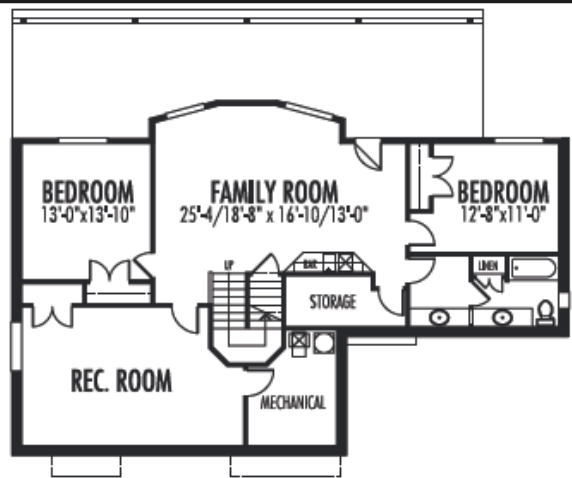

GALENA SHORES

Waterfront Series

Millbrook 1628 sq. ft.

Width 56-0 : Depth 56-0

Galena Shores
www.galenashores.com
 Contact: Lindsay Moir 403-202-1039