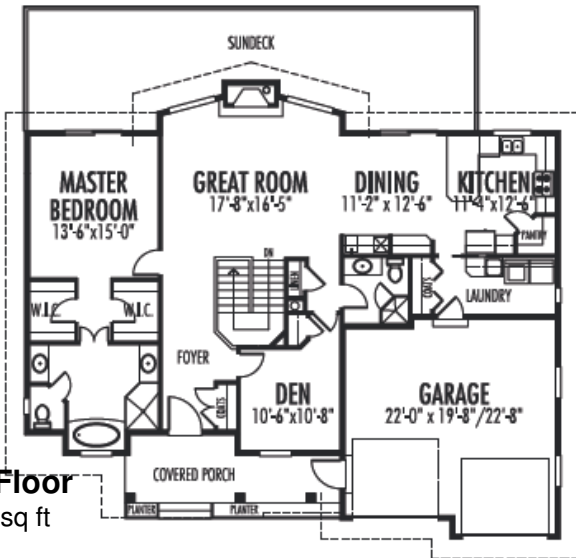

GALENA SHORES

Waterfront Series

Millbrook 1628 sq. ft.

Width 56-0 : Depth 56-0

Galena Shores
www.galenashores.com
 Contact: Lindsay Moir 403-202-1039