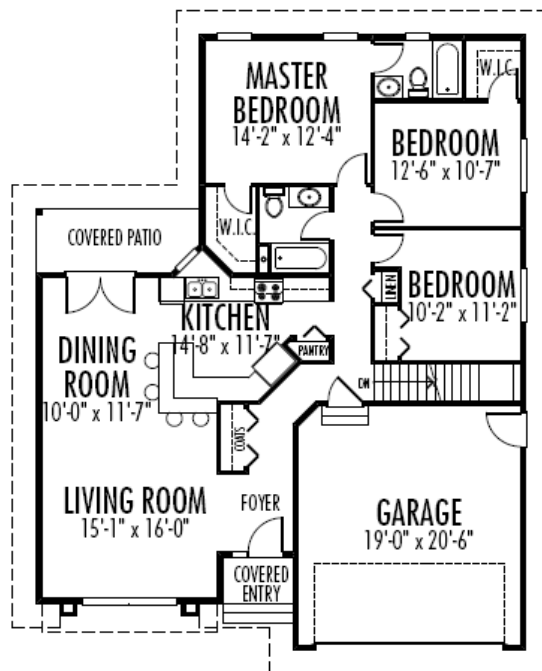

GALENA SHORES

View Plan Series

Logan 1417 sq. ft.

Main Floor
1417 sq ft

Width 42-0 : Depth 53-0

Galena Shores
www.galenashores.com
Contact: Lindsay Moir 403-202-1039