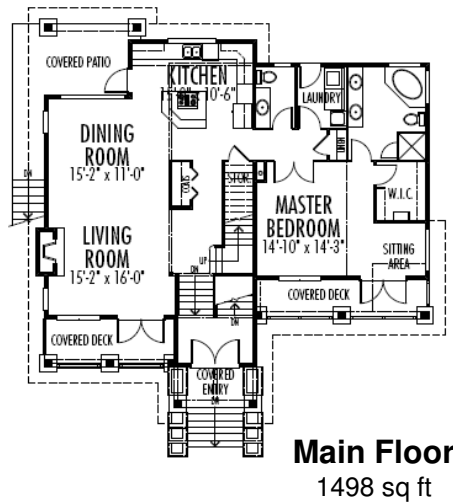

GALENA SHORES

View Plan Series

Colwood 2354 sq. ft.

Width 48-0 : Depth 48-0

Galena Shores
www.galenashores.com
 Contact: Lindsay Moir 403-202-1039