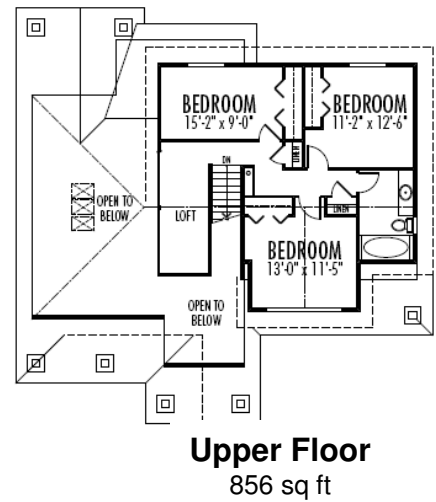

GALENA SHORES

View Plan Series

Colwood 2354 sq. ft.

Width 48-0 : Depth 48-0

Galena Shores
www.galenashores.com
 Contact: Lindsay Moir 403-202-1039