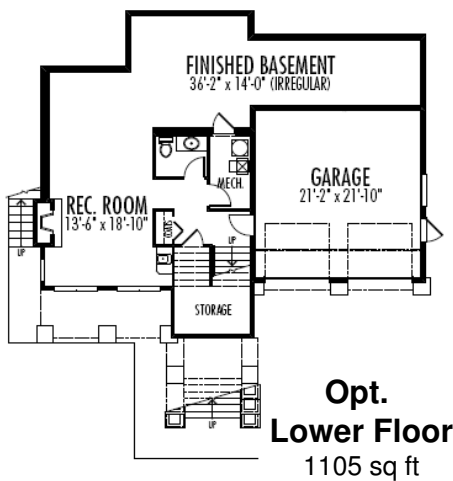

GALENA SHORES

View Plan Series

Colwood 2354 sq. ft.

Width 48-0 : Depth 48-0

Galena Shores
www.galenashores.com
 Contact: Lindsay Moir 403-202-1039