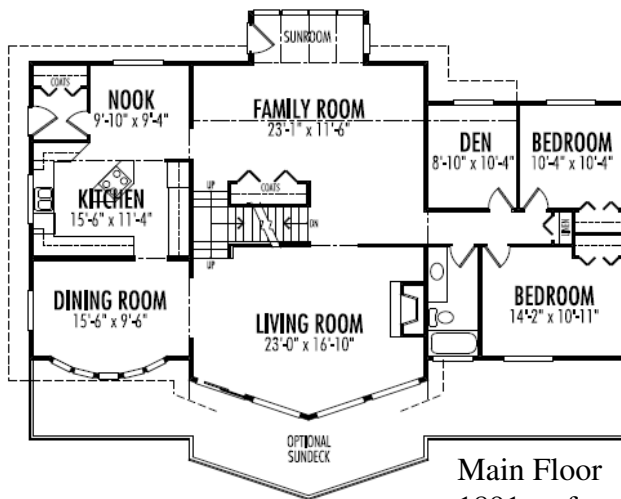

Waterfront Series

Chesapeake 2643 sq. ft.

Main Floor
1891 sq ft

Upper Floor
751 sq ft

Width 60-0 : Depth 49-0

Galena Shores
www.galenashores.com
Contact: Lindsay Moir 403-202-1039