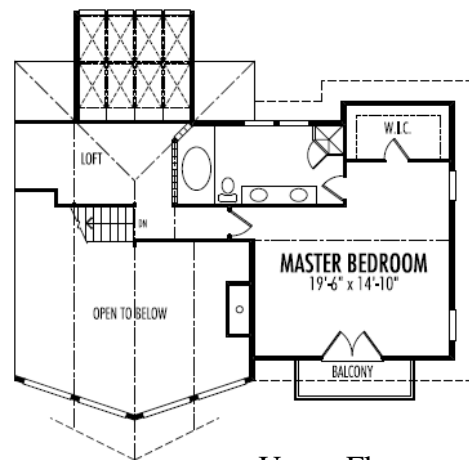

Waterfront Series

Chesapeake 2643 sq. ft.

Main Floor
1891 sq ft

Upper Floor
751 sq ft

Width 60-0 : Depth 49-0

Galena Shores
www.galenashores.com
Contact: Lindsay Moir 403-202-1039