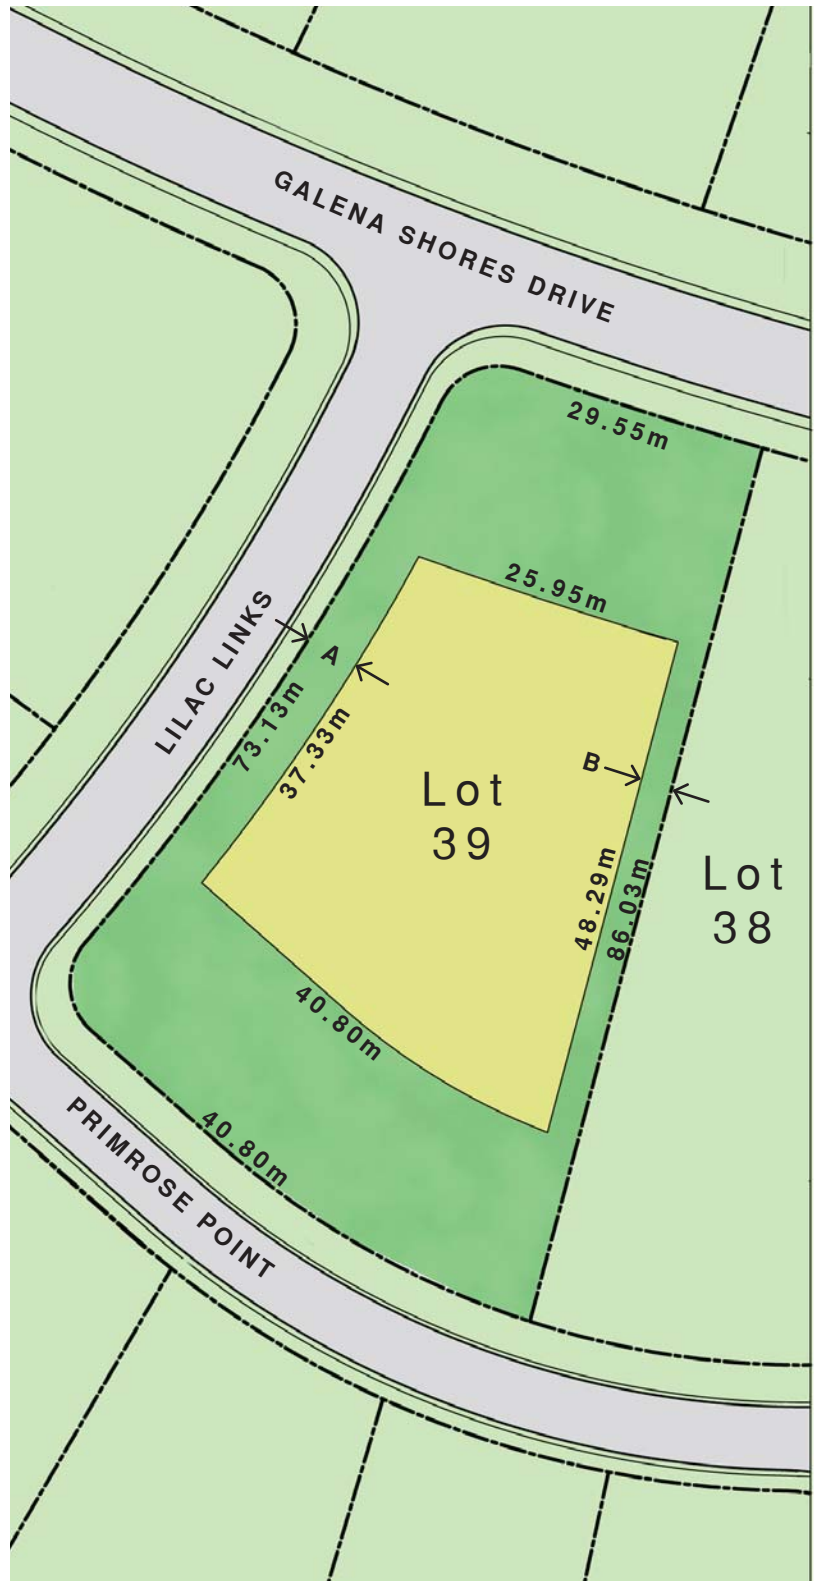

Lot Layout

Dimensions shown are approximate; actual areas and dimensions may vary. The developer reserves the right to make modifications and changes to the lot, building envelope or utility easements. Renderings are artist's conception only. This is not an offering for sale as an offering can only be made by Disclosure Statement E. & O.E.