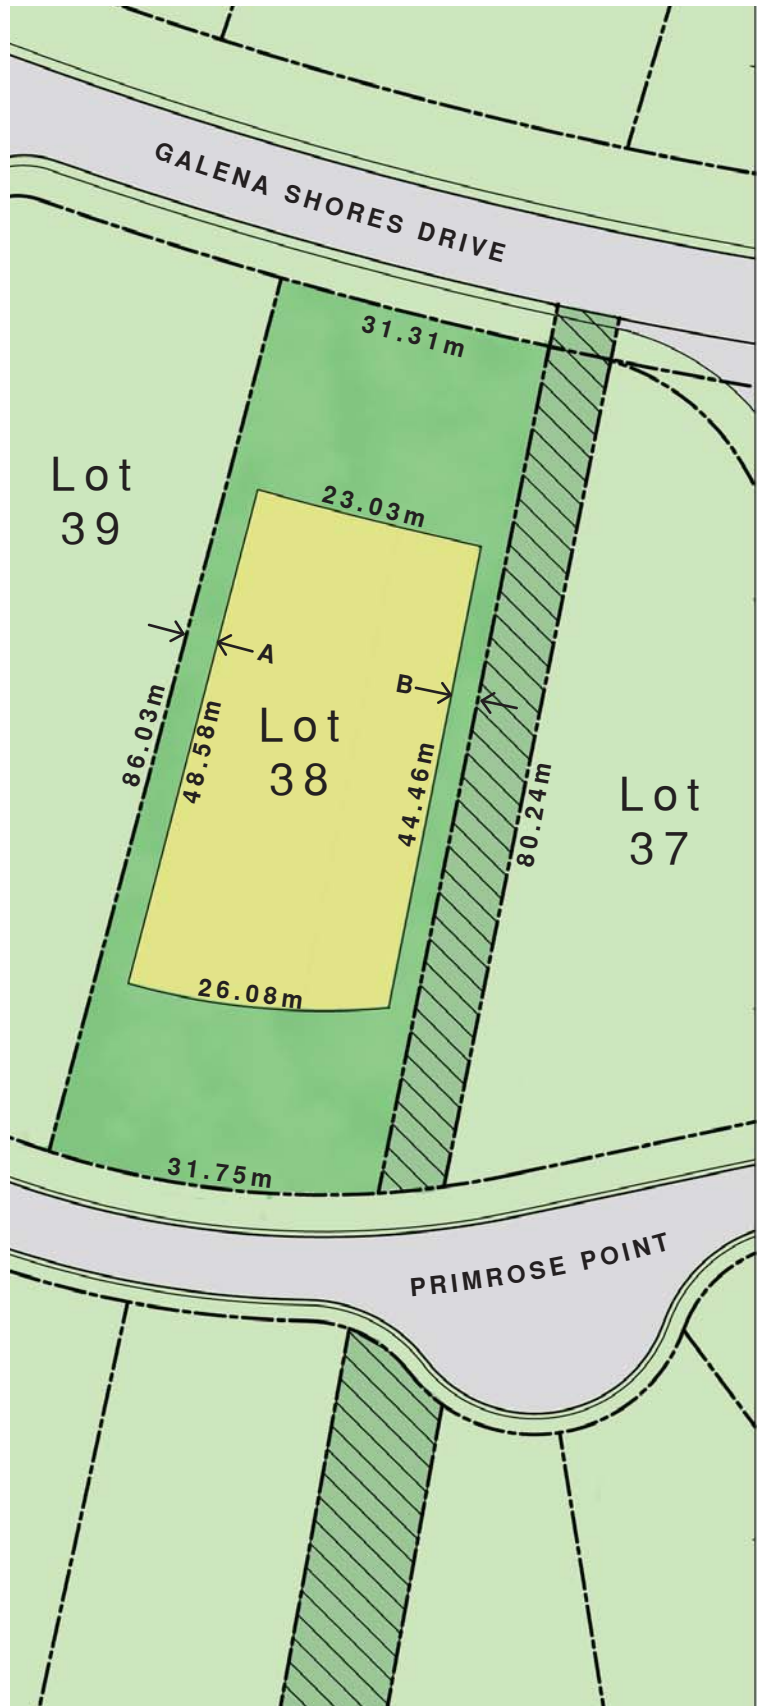

Context Map

- Lot 38
- Strata Centre

Lot Layout Legend

- Lot Area
2941 m² (0.73 Ac)
- Building Envelope Area
1129m² (12,152 ft²)
- Utility Easement

Building Envelope Setbacks

- A - 3m (9.8ft)
- B - 2m (6.5ft)

Lot Layout

Dimensions shown are approximate; actual areas and dimensions may vary. The developer reserves the right to make modifications and changes to the lot, building envelope or utility easements. Renderings are artist's conception only. This is not an offering for sale as an offering can only be made by Disclosure Statement E. & O.E.