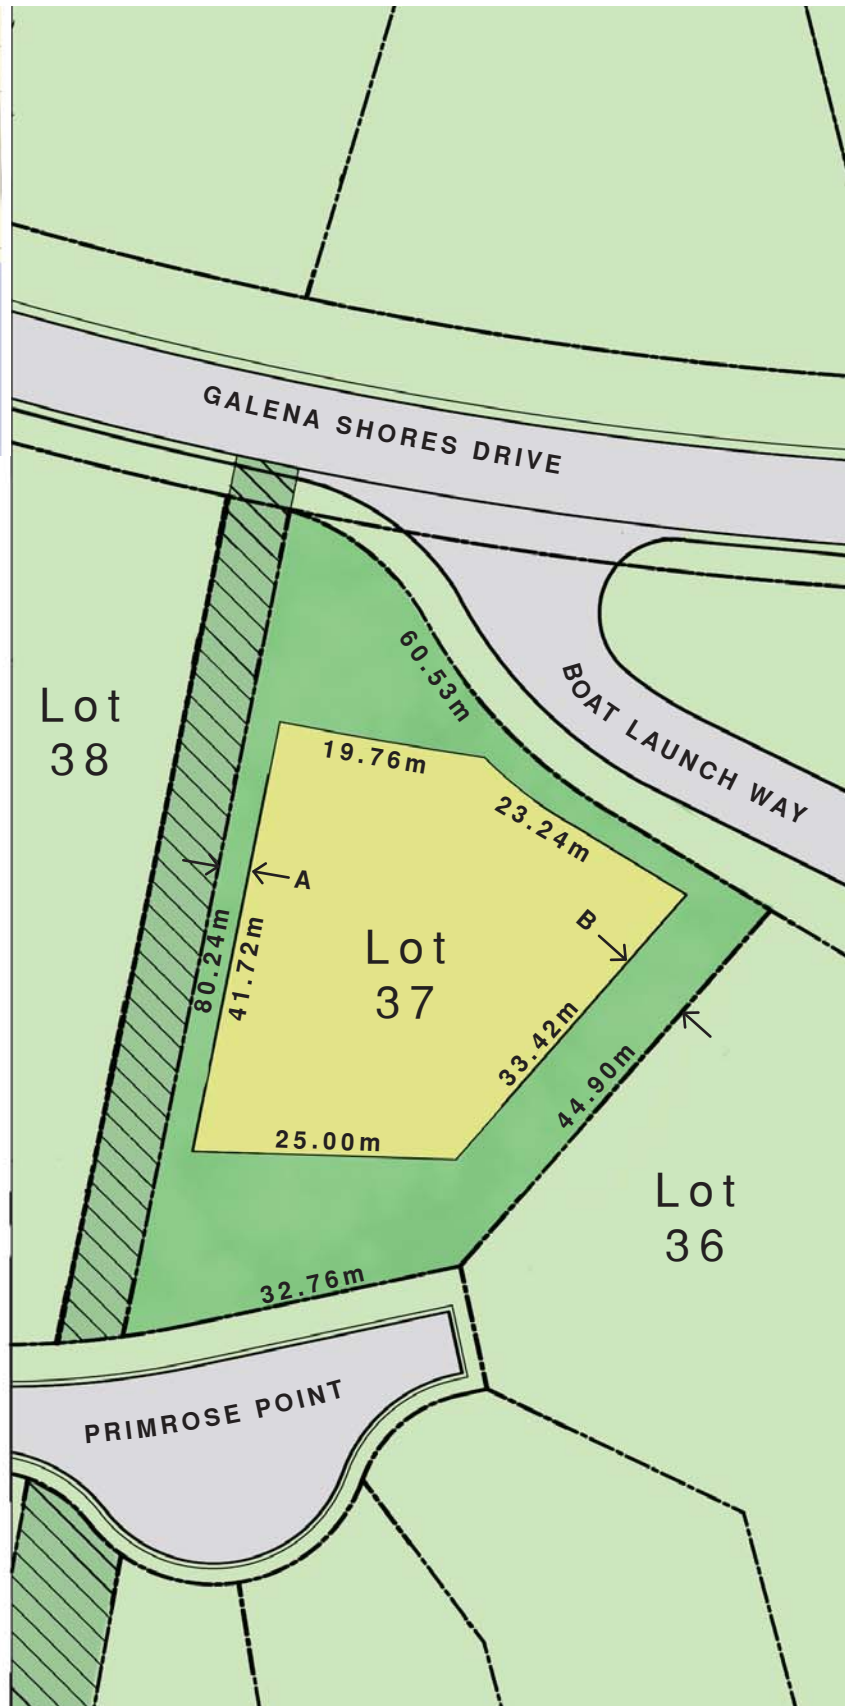

Context Map

- Lot 37
- Strata Centre

Lot Layout Legend

- Lot Area
2484 m² (0.61 Ac)
- Building Envelope Area
1266m² (13,634 ft²)
- Utility Easement

Building Envelope Setbacks

- A - 3m (9.8ft)
- B - 7m (23ft)

Lot Layout

Dimensions shown are approximate; actual areas and dimensions may vary. The developer reserves the right to make modifications and changes to the lot, building envelope or utility easements. Renderings are artist's conception only. This is not an offering for sale as an offering can only be made by Disclosure Statement E. & O.E.